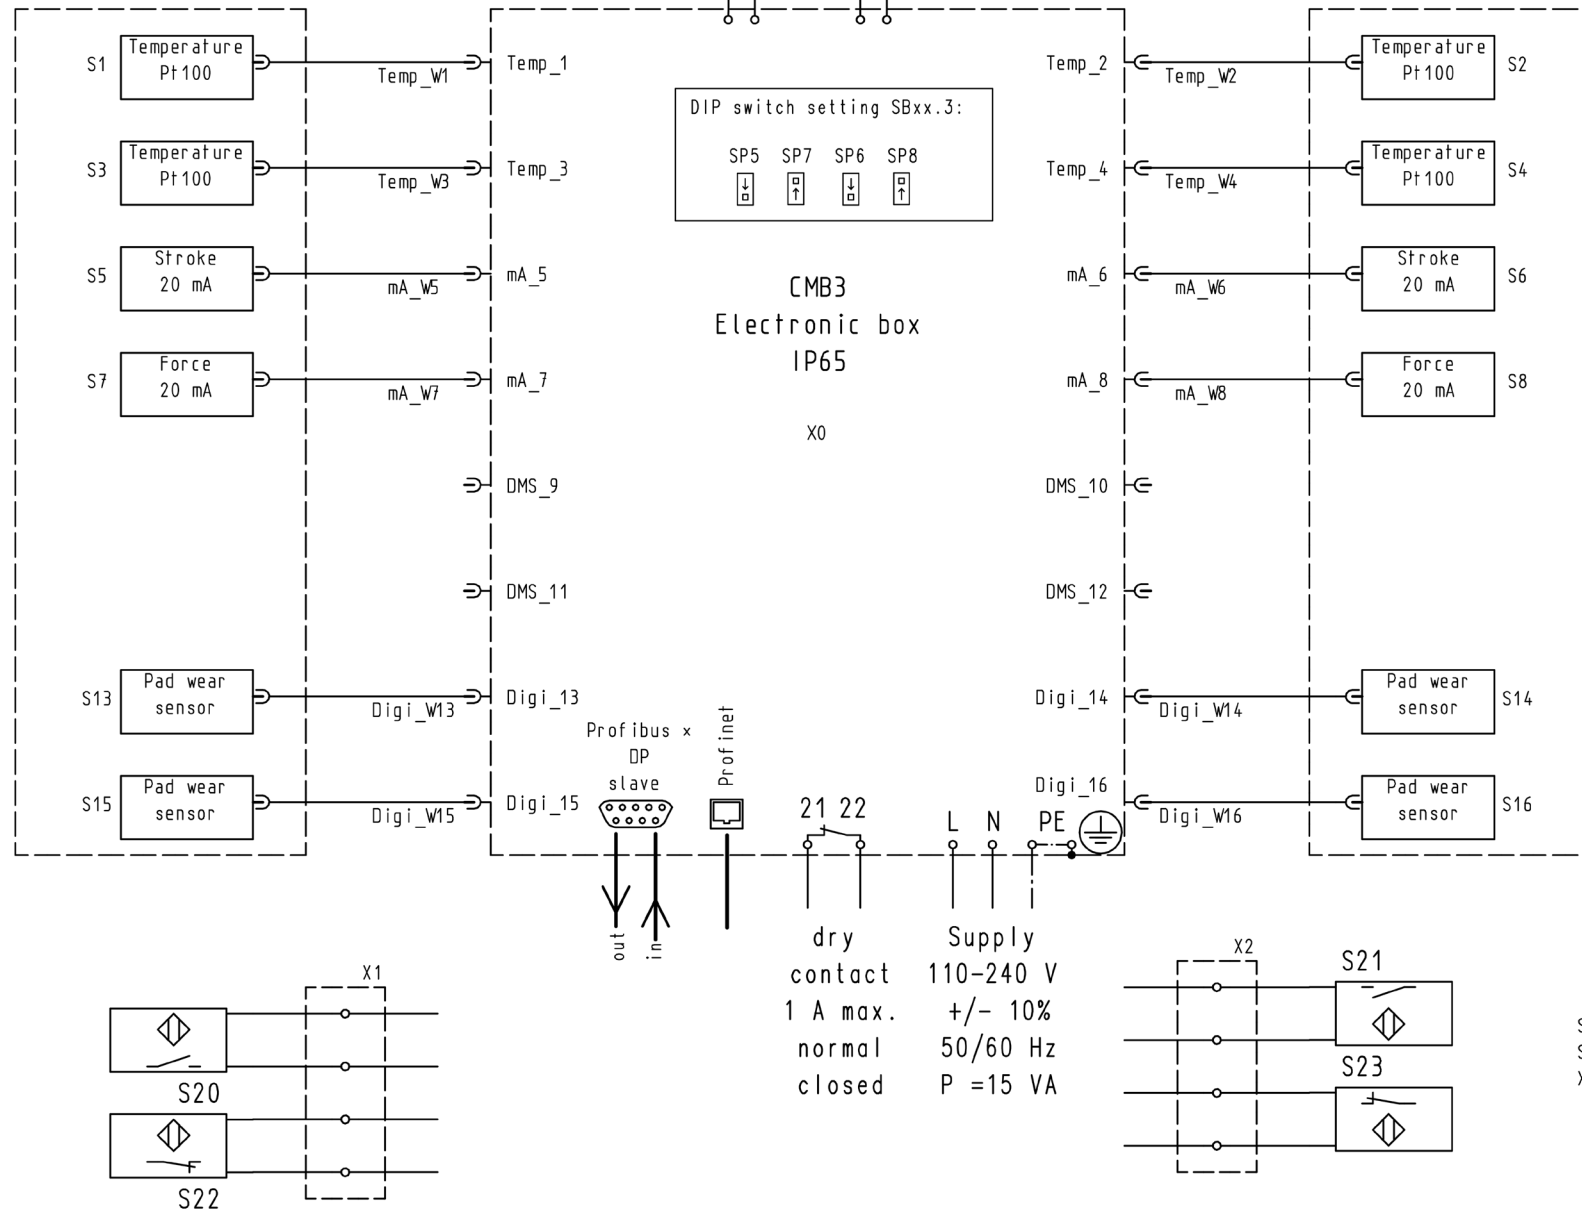

Sensors brake
Back side / Trolley / Left side

Sensors brake
Front side / Boom / Right side

W1..W16 cable type :
PUR shielded 4x0,34

X1..X16 plug type :
M12 - 4 pole female

S20 S21 Proximity switch release control
S22 S23 Proximity switch hand release (Option)
X1 X2 Terminal box on spring tube